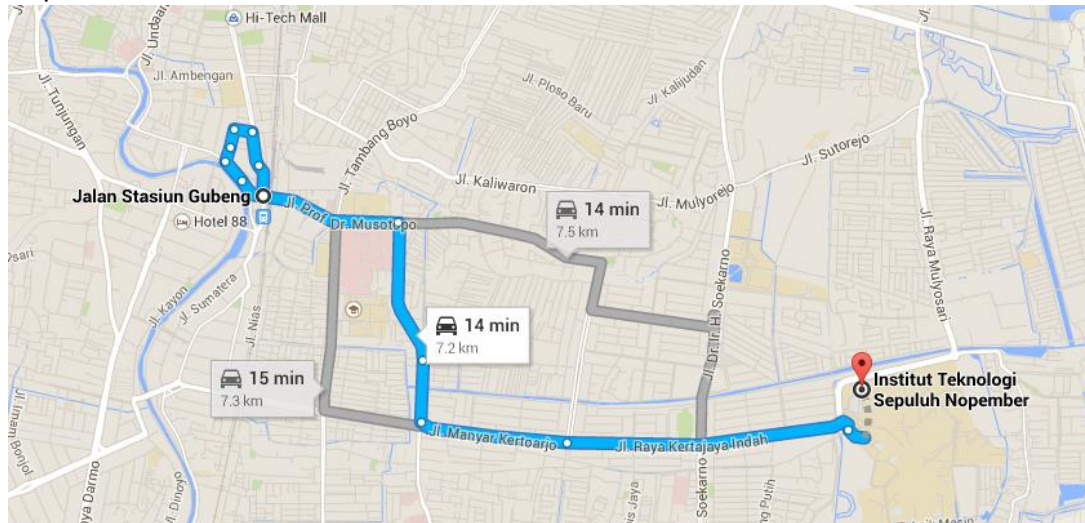

2. From Purabaya Bus Terminal

✓ Address:

Jl. Letjen Soetoyo KM Sby 13 (Komplek Terminal Bungurasih) Waru- Sidoarjo 61256

Phone : (031) – 8530192 – 8532023

✓ Map

- ✓ Transportation

By Taxi

Taxi can be ordered in the terminal upon arrival. Estimated time needed to travel to ITS is 1 (one) hour and fare is around IDR 150.000 – 250.000 in normal traffic condition.

3. From **Gubeng Train Station**

- ✓ Address:

Jl. Stasiun Gubeng Surabaya, Tambaksari, Surabaya 60272

- ✓ Map:

- ✓ Transportation

By Taxi

Taxi can be ordered in the station upon arrival. Estimated time needed to travel to ITS is 30 minutes and fare is around IDR 100.000 – 150.000 in normal traffic condition.

4. From **Pasar Turi Train Station**

- ✓ Address:

Jl. Semarang 1, Alun-alun Contong, Bubutan, Surabaya.

- ✓ Map:

- ✓ Transportation

By Taxi

Taxi can be ordered in the station upon arrival. Estimated time needed to travel to ITS is 30 minutes and fare is around IDR 100.000 – 150.000 in normal traffic condition.

6. From **Everbright Hotel**

- ✓ Address:
Jl. Manyar Kertoarjo No.44, Surabaya, Jawa Timur 60116
Phone : (031) 5967400
- ✓ Map :

- ✓ Transportation

By Taxi

Taxi can be ordered in the hotel front desk. Estimated time needed to travel to ITS is 15 minutes and fare is around IDR 40.000 – 60.000 in normal traffic condition.