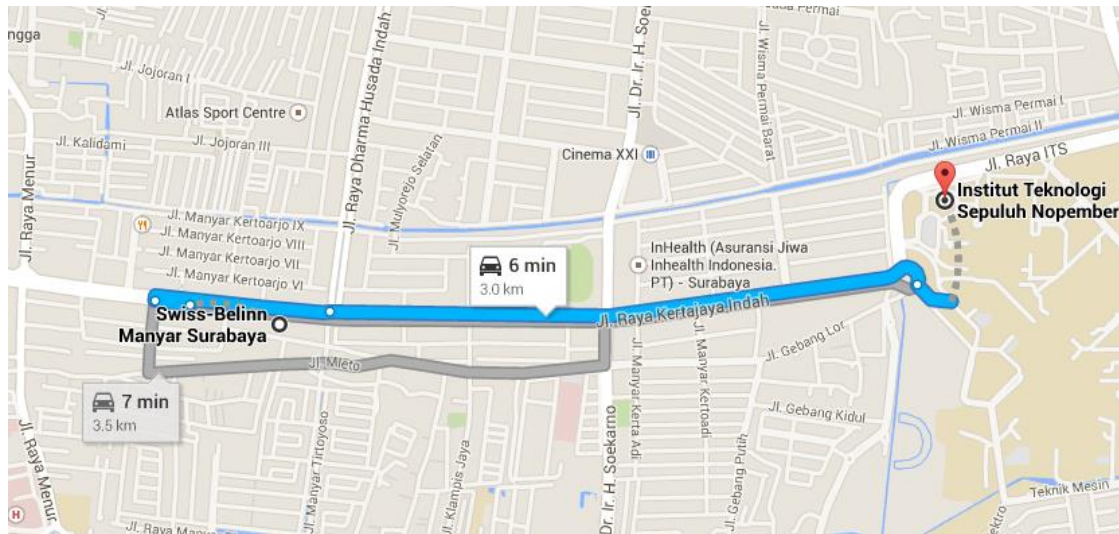

3. From **Gubeng Train Station**

- ✓ Address:

Jl. Stasiun Gubeng Surabaya, Tambaksari, Surabaya 60272

- ✓ Map:

- ✓ Transportation

By Taxi

Taxi can be ordered in the station upon arrival. Estimated time needed to travel to ITS is 30 minutes and fare is around IDR 100.000 – 150.000 in normal traffic condition.

4. From **Pasar Turi Train Station**

- ✓ Address:

Jl. Semarang 1, Alun-alun Contong, Bubutan, Surabaya.

- ✓ Map:

- ✓ Transportation

By Taxi

Taxi can be ordered in the station upon arrival. Estimated time needed to travel to ITS is 30 minutes and fare is around IDR 100.000 – 150.000 in normal traffic condition.

5. From **Swiss Belinn Hotel**

- ✓ Address:
Jl. Manyar Kertoarjo No. 100, Surabaya Jawa Timur 60231
Phone(031) 5946868
- ✓ Map:

- ✓ Transportation

By Taxi

Taxi can be ordered in the hotel front desk. Estimated time needed to travel to ITS is 10 minutes and fare is around IDR 30.000 – 50.000 in normal traffic condition.

6. From **Everbright Hotel**

- ✓ Address:
Jl. Manyar Kertoarjo No.44, Surabaya, Jawa Timur 60116
Phone : (031) 5967400
- ✓ Map :

- ✓ Transportation

By Taxi

Taxi can be ordered in the hotel front desk. Estimated time needed to travel to ITS is 15 minutes and fare is around IDR 40.000 – 60.000 in normal traffic condition.