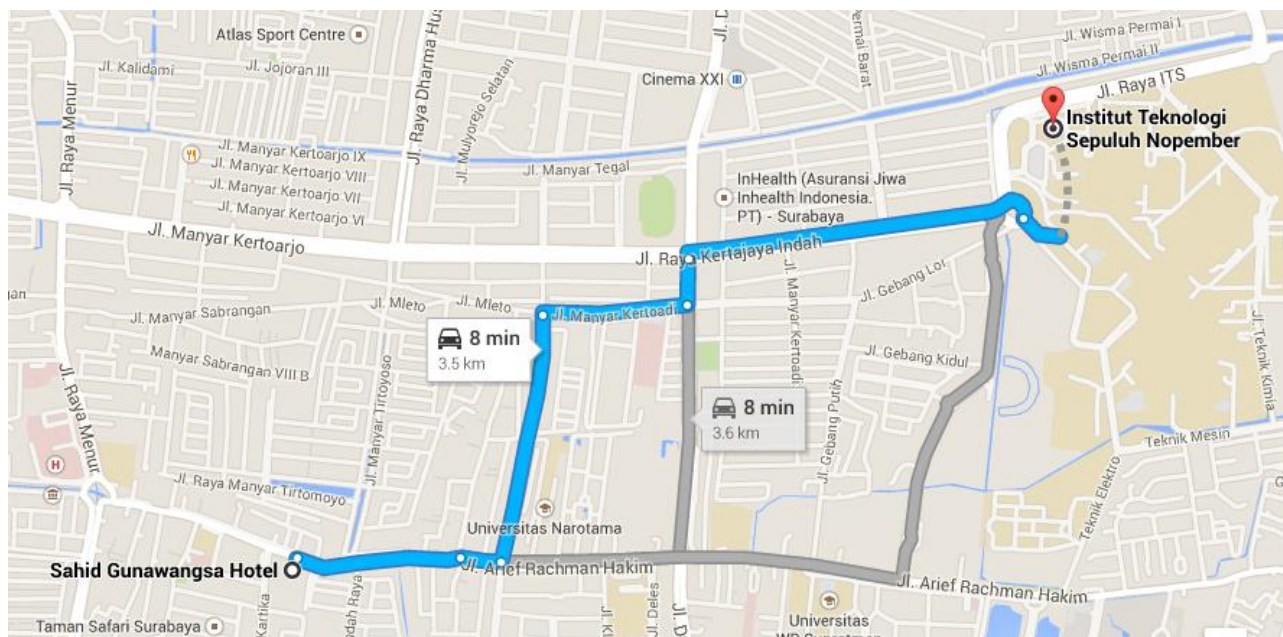

3. From **Gubeng Train Station**

- ✓ Address:

Jl. Stasiun Gubeng Surabaya, Tambaksari, Surabaya 60272

- ✓ Map:

- ✓ Transportation

By Taxi

Taxi can be ordered in the station upon arrival. Estimated time needed to travel to ITS is 30 minutes and fare is around IDR 100.000 – 150.000 in normal traffic condition.

4. From **Pasar Turi Train Station**

- ✓ Address:

Jl. Semarang 1, Alun-alun Contong, Bubutan, Surabaya.

- ✓ Map:

- ✓ Transportation

By Taxi

Taxi can be ordered in the station upon arrival. Estimated time needed to travel to ITS is 30 minutes and fare is around IDR 100.000 – 150.000 in normal traffic condition.

6. From **Everbright Hotel**

- ✓ Address:
Jl. Manyar Kertoarjo No.44, Surabaya, Jawa Timur 60116
Phone : (031) 5967400
- ✓ Map :

- ✓ Transportation

By Taxi

Taxi can be ordered in the hotel front desk. Estimated time needed to travel to ITS is 15 minutes and fare is around IDR 40.000 – 60.000 in normal traffic condition.

7. From **Sahid Gunawangsa Hotel**

- ✓ Address:
Jl. Menur Pumpungan no.62, Sukolilo, Surabaya, Jawa Timur 60118
Phone : (031) 2957272
- ✓ Map:

✓ Transportation

By Taxi

Taxi can be ordered in the hotel front desk. Estimated time needed to travel to ITS is 15 minutes and fare is around IDR 40.000 – 60.000 in normal traffic condition.