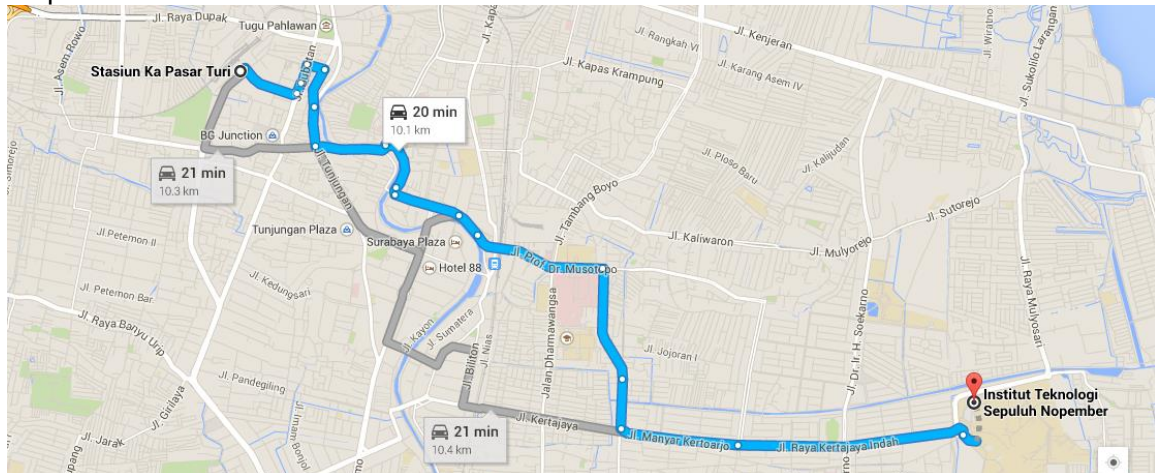

3. From **Gubeng Train Station**

- ✓ Address:

Jl. Stasiun Gubeng Surabaya, Tambaksari, Surabaya 60272

- ✓ Map:

- ✓ Transportation

By Taxi

Taxi can be ordered in the station upon arrival. Estimated time needed to travel to ITS is 30 minutes and fare is around IDR 100.000 – 150.000 in normal traffic condition.

4. From **Pasar Turi Train Station**

- ✓ Address:

Jl. Semarang 1, Alun-alun Contong, Bubutan, Surabaya.

- ✓ Map:

- ✓ Transportation

By Taxi

Taxi can be ordered in the station upon arrival. Estimated time needed to travel to ITS is 30 minutes and fare is around IDR 100.000 – 150.000 in normal traffic condition.

6. From **Everbright Hotel**

- ✓ Address:
Jl. Manyar Kertoarjo No.44, Surabaya, Jawa Timur 60116
Phone : (031) 5967400
- ✓ Map :

- ✓ Transportation

By Taxi

Taxi can be ordered in the hotel front desk. Estimated time needed to travel to ITS is 15 minutes and fare is around IDR 40.000 – 60.000 in normal traffic condition.

7. From **Sahid Gunawangsa Hotel**

- ✓ Address:
Jl. Menur Pumpungan no.62, Sukolilo, Surabaya, Jawa Timur 60118
Phone : (031) 2957272
- ✓ Map:

✓ Transportation

By Taxi

Taxi can be ordered in the hotel front desk. Estimated time needed to travel to ITS is 15 minutes and fare is around IDR 40.000 – 60.000 in normal traffic condition.