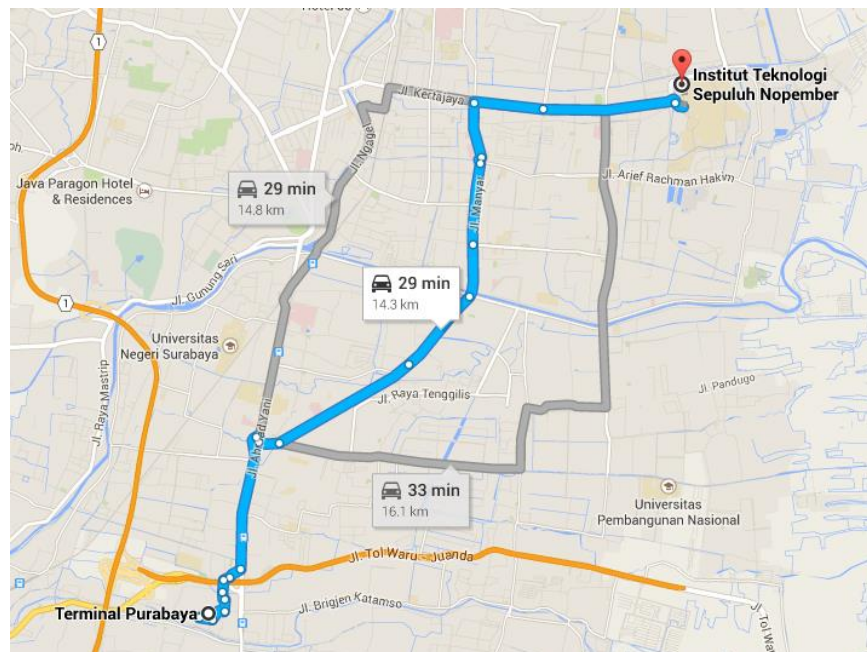

✓ Map :

✓ Transportation:

By Taxi

Taxi can be ordered in the airport upon arrival. Estimated time needed to travel to ITS is 1 (one) hour and fare is around IDR 150.000 – 250.000 in normal traffic condition.

2. From Purabaya Bus Terminal

✓ Address:

Jl. Letjen Soetoyo KM Sby 13 (Komplek Terminal Bungurasih) Waru- Sidoarjo 61256

Phone : (031) – 8530192 – 8532023

✓ Map

- ✓ Transportation

By Taxi

Taxi can be ordered in the terminal upon arrival. Estimated time needed to travel to ITS is 1 (one) hour and fare is around IDR 150.000 – 250.000 in normal traffic condition.

3. From **Gubeng Train Station**

- ✓ Address:

Jl. Stasiun Gubeng Surabaya, Tambaksari, Surabaya 60272

- ✓ Map:

- ✓ Transportation

By Taxi

Taxi can be ordered in the station upon arrival. Estimated time needed to travel to ITS is 30 minutes and fare is around IDR 100.000 – 150.000 in normal traffic condition.

4. From **Pasar Turi Train Station**

- ✓ Address:

Jl. Semarang 1, Alun-alun Contong, Bubutan, Surabaya.

- ✓ Map:

- ✓ Transportation

By Taxi

Taxi can be ordered in the station upon arrival. Estimated time needed to travel to ITS is 30 minutes and fare is around IDR 100.000 – 150.000 in normal traffic condition.