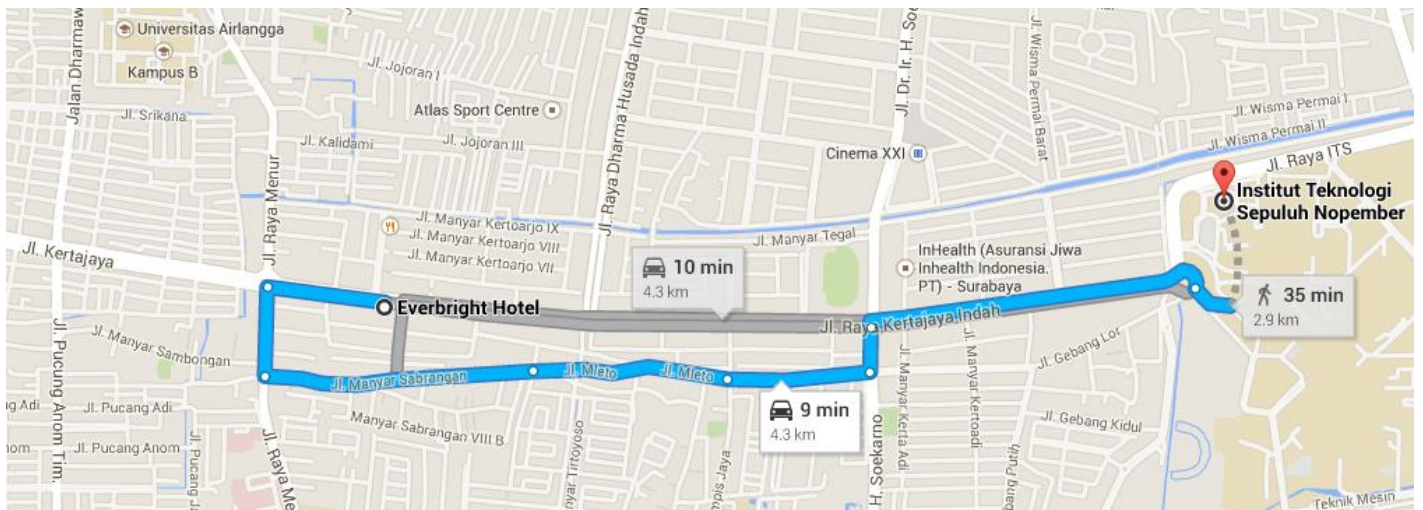

4. From **Pasar Turi Train Station**

- ✓ Address:

Jl. Semarang 1, Alun-alun Contong, Bubutan, Surabaya.

- ✓ Map:

- ✓ Transportation

By Taxi

Taxi can be ordered in the station upon arrival. Estimated time needed to travel to ITS is 30 minutes and fare is around IDR 100.000 – 150.000 in normal traffic condition.

5. From **Swiss Belinn Hotel**

- ✓ Address:
Jl. Manyar Kertoarjo No. 100, Surabaya Jawa Timur 60231
Phone(031) 5946868
- ✓ Map:

- ✓ Transportation

By Taxi

Taxi can be ordered in the hotel front desk. Estimated time needed to travel to ITS is 10 minutes and fare is around IDR 30.000 – 50.000 in normal traffic condition.

6. From **Everbright Hotel**

- ✓ Address:
Jl. Manyar Kertoarjo No.44, Surabaya, Jawa Timur 60116
Phone : (031) 5967400
- ✓ Map :

- ✓ Transportation

By Taxi

Taxi can be ordered in the hotel front desk. Estimated time needed to travel to ITS is 15 minutes and fare is around IDR 40.000 – 60.000 in normal traffic condition.

7. From **Sahid Gunawangsa Hotel**

- ✓ Address:
Jl. Menur Pumpungan no.62, Sukolilo, Surabaya, Jawa Timur 60118
Phone : (031) 2957272
- ✓ Map:

✓ Transportation

By Taxi

Taxi can be ordered in the hotel front desk. Estimated time needed to travel to ITS is 15 minutes and fare is around IDR 40.000 – 60.000 in normal traffic condition.