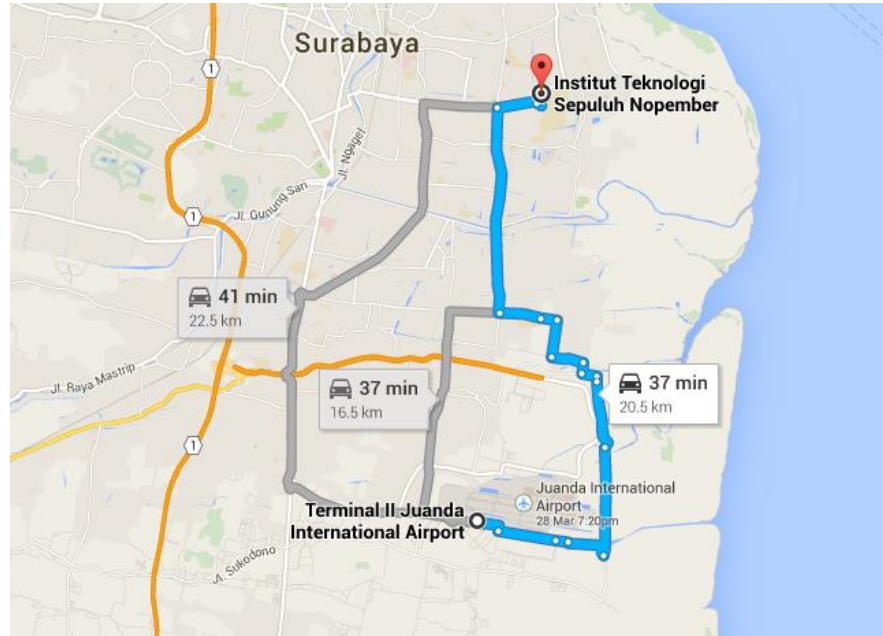

✓ Map :

✓ Transportation:

By Taxi

Taxi can be ordered in the airport upon arrival. Estimated time needed to travel to ITS is 1 (one) hour and fare is around IDR 150.000 – 250.000 in normal traffic condition.

2. From Purabaya Bus Terminal

✓ Address:

Jl. Letjen Soetoyo KM Sby 13 (Komplek Terminal Bungurasih) Waru- Sidoarjo 61256

Phone : (031) – 8530192 – 8532023

✓ Map

- ✓ Transportation

By Taxi

Taxi can be ordered in the terminal upon arrival. Estimated time needed to travel to ITS is 1 (one) hour and fare is around IDR 150.000 – 250.000 in normal traffic condition.

3. From **Gubeng Train Station**

- ✓ Address:

Jl. Stasiun Gubeng Surabaya, Tambaksari, Surabaya 60272

- ✓ Map:

- ✓ Transportation

By Taxi

Taxi can be ordered in the station upon arrival. Estimated time needed to travel to ITS is 30 minutes and fare is around IDR 100.000 – 150.000 in normal traffic condition.

4. From **Pasar Turi Train Station**

- ✓ Address:

Jl. Semarang 1, Alun-alun Contong, Bubutan, Surabaya.

- ✓ Map:

- ✓ Transportation

By Taxi

Taxi can be ordered in the station upon arrival. Estimated time needed to travel to ITS is 30 minutes and fare is around IDR 100.000 – 150.000 in normal traffic condition.